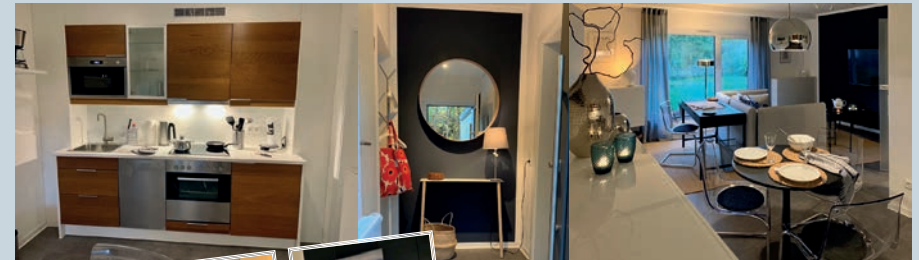

45 qm Ferienwohnung
max. 2 Personen
zertifiziert nach DTV-Richtlinien